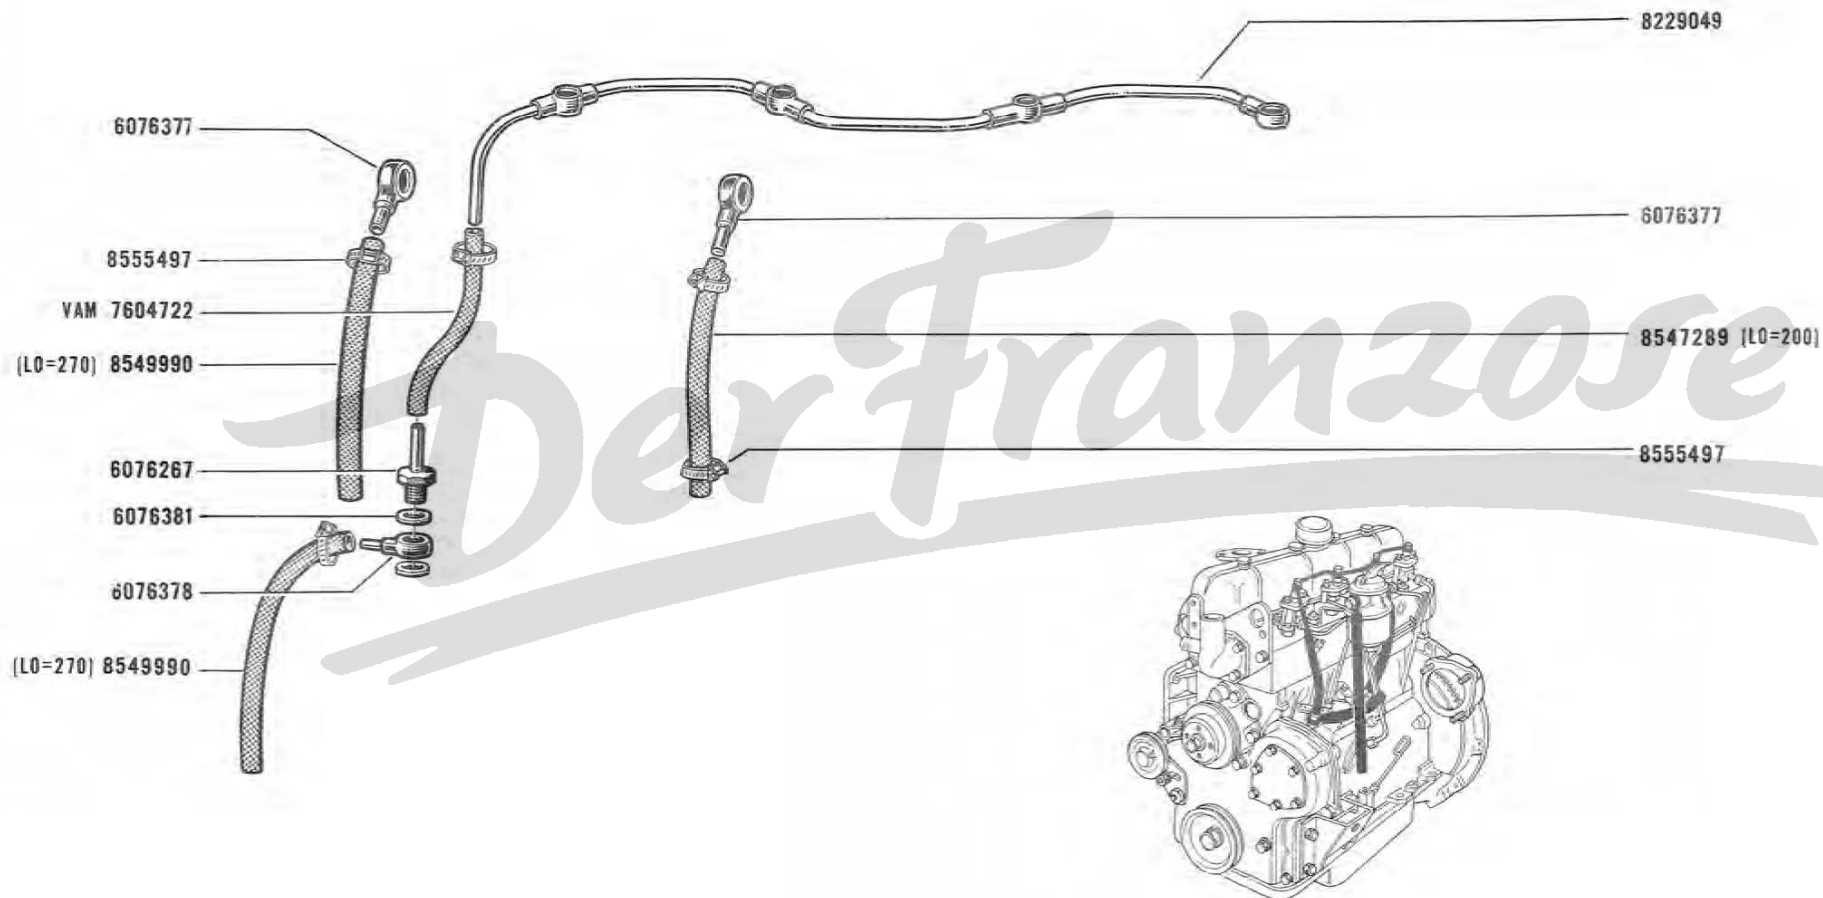

(1)	R.4242 VEH n° 177	□	179	,	325	□	333
(2)	R.4243 VEH n° 174	□	177	,	294	□	322
(3)	R.4246 VEH n° 186	□	189	,	331	□	354
(4)	R.4247 VEH n° 423	□	426	,	831	□	857